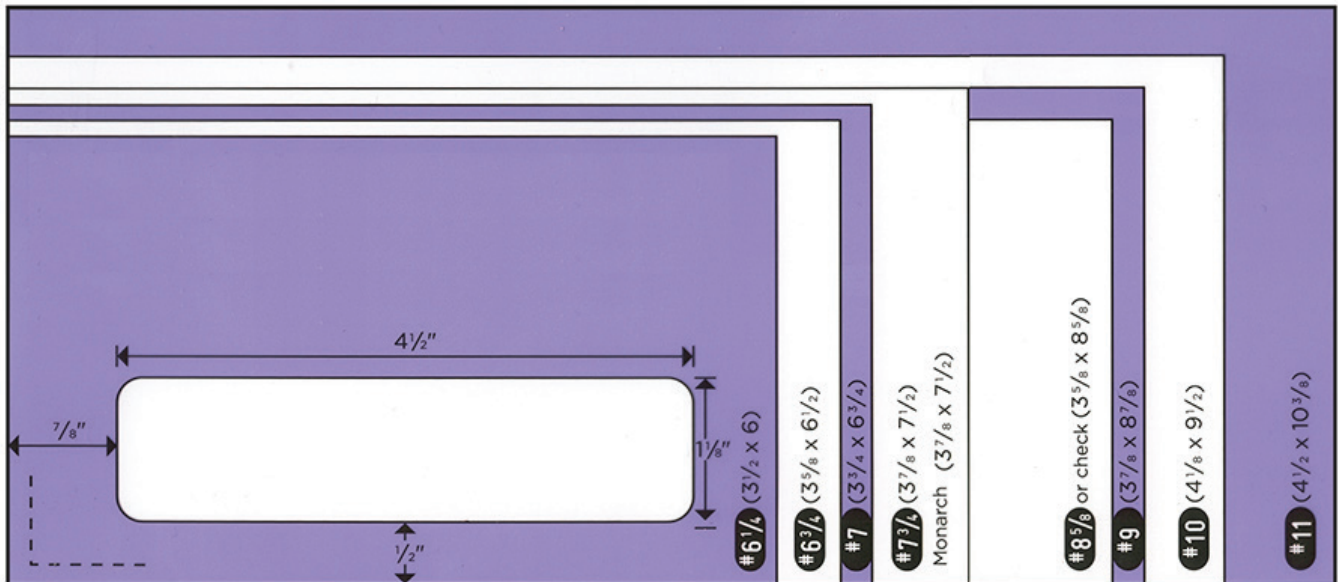

PREMIER

Printing and Mailing Solutions

Envelope and Enclosure Dimensions

	ENVELOPE SIZE	SINGLE CARD	NARROWFOLD CARD	BROADFOLD CARD	FRENCHFOLD SHEET
4 Bar	3 ⁵ / ₈ " x 5 ¹ / ₈ "	3 ¹ / ₂ " x 4 ⁷ / ₈ "	3 ¹ / ₂ " x 9 ³ / ₄ "	4 ⁷ / ₈ " x 7"	7" x 9 ³ / ₄ "
5 Bar	4 ¹ / ₈ " x 5 ¹ / ₂ "	4" x 5 ¹ / ₄ "	4" x 10 ¹ / ₂ "	5 ¹ / ₄ " x 8"	8" x 10 ¹ / ₂ "
A2	4 ³ / ₈ " x 5 ³ / ₄ "	4 ¹ / ₄ " x 5 ¹ / ₂ "	4 ¹ / ₄ " x 11"	5 ¹ / ₂ " x 8 ¹ / ₂ "	8 ¹ / ₂ " x 11"
5 1/2 Bar	4 ³ / ₈ " x 5 ³ / ₄ "	4 ¹ / ₄ " x 5 ¹ / ₂ "	4 ¹ / ₄ " x 11"	5 ¹ / ₂ " x 8 ¹ / ₂ "	8 ¹ / ₂ " x 11"
A6	4 ³ / ₄ " x 6 ¹ / ₂ "	4 ⁵ / ₈ " x 6 ¹ / ₄ "	4 ¹ / ₄ " x 12 ¹ / ₂ "	6 ¹ / ₄ " x 9 ¹ / ₄ "	9" x 12 ¹ / ₂ "
6 Bar	4 ³ / ₄ " x 6 ¹ / ₂ "	4 ⁵ / ₈ " x 6 ¹ / ₄ "	4 ¹ / ₄ " x 12 ¹ / ₂ "	6 ¹ / ₄ " x 9 ¹ / ₄ "	9" x 12 ¹ / ₂ "
A7	5 ¹ / ₄ " x 7 ¹ / ₄ "	5 ¹ / ₈ " x 7"	5" x 14"	7" x 10"	10" x 14"
Lee	5 ¹ / ₄ " x 7 ¹ / ₄ "	5 ¹ / ₈ " x 7"	5" x 14"	6 ¹ / ₄ " x 10" - 7" x 10 ¹ / ₂ "	10" x 14"
A8	5 ¹ / ₂ " x 8 ¹ / ₈ "	5 ³ / ₈ " x 7 ⁷ / ₈ "	5 ¹ / ₄ " x 15 ¹ / ₂ "	7 ³ / ₄ " x 10 ¹ / ₂ "	10 ¹ / ₂ " x 15 ¹ / ₂ "
A9	5 ³ / ₄ " x 8 ³ / ₄ "	5 ⁵ / ₈ " x 8 ⁵ / ₈ "	5 ¹ / ₂ " x 17 ¹ / ₂ "	8 ¹ / ₂ " x 11"	11" x 17 ¹ / ₂ "
A10	6" x 9 ¹ / ₂ "	5 ⁷ / ₈ " x 9 ¹ / ₄ "	5 ³ / ₄ " x 18 ¹ / ₂ "	9 ¹ / ₄ " x 11 ¹ / ₂ "	11 ¹ / ₂ " x 18 ¹ / ₂ "

#	Size	#	Size
6-1/4	3-1/2 x 6	9	3-7/8 x 8-7/8
6-3/4	3-5/8 x 6-1/2	10	4-1/8 x 9-1/2
7	3-3/4 x 6-3/4	11	4-1/2 x 10-3/8
7-3/4 (Monarch)	3-7/8 x 7-1/2	12 (Not Shown)	4-3/4 x 11
8-5/8 (Check)	3-5/8 x 8-5/8	14 (Not Shown)	5 x 11-1/2

Standard Window	Size	Position	
	Height x Length	From Left	From Bottom
6-3/4 - 7-3/4.....	1-1/8 x 4-1/2	7/8	1/2
#9 - 10 - 11 - 12 - 14.....	1-1/8 x 4-1/2	7/8	1/2
A Check (3-5/8 x 8-5/8)	1-1/8 x 4-3/4	5/8	13/16
B Check (3-5/8 x 8-5/8).....	1 x 4	1	3/4